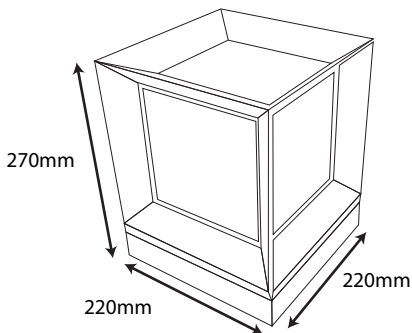

DIMENSION

PRODUCT

Name	OTD OUTDOOR LIGHT
Reference	EL-OTD-ST2
Model	EL-OTD-ST
Body color	Black / Sand Silver / Green & Brush Gold
Material	Die-casting Aluminum + Acrylic
Category	Outdoor

OTHER DATA

Holder Base	E27
Power	Max. 40W
Dimension (mm)	L: 220 mm W: 220 mm H: 270
Ingress Protection	IP54
Frequency (Hz)	50/60 Hz
Mains voltage	AC 220-240V
Class I	
No UV or IR Radiation	
High Energy Efficiency	
Low Power Consumption	
Long Life-Span	
Low Temperature Rising	